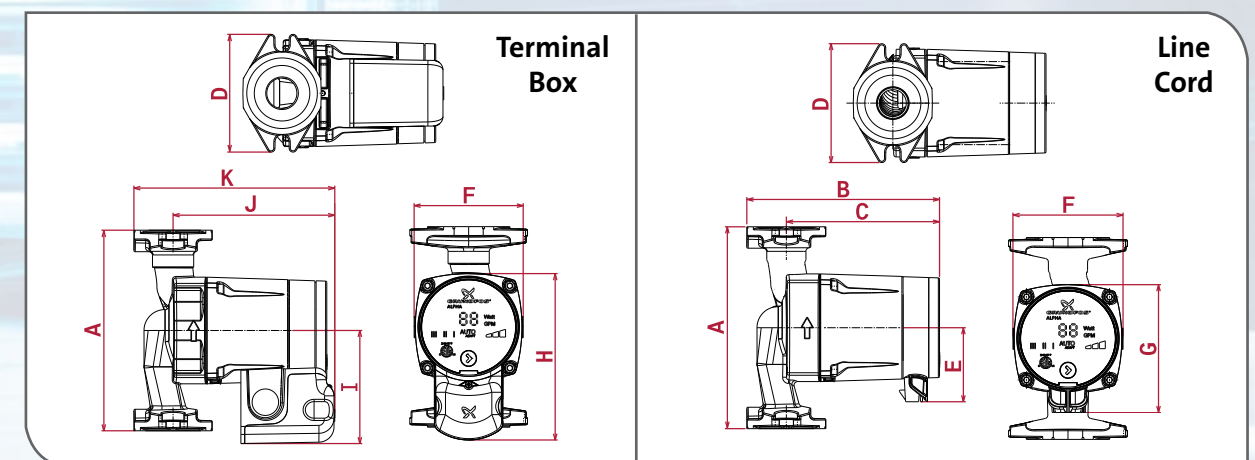

Dimensional Drawing:

A	B	C	D	E	F	G	H	I	J	K
6-1/2	6-3/16	4-15/16	3-13/16	2-3/8	3-7/16	4-1/8	5-3/8	6-11/16	5-1/4	6-1/2