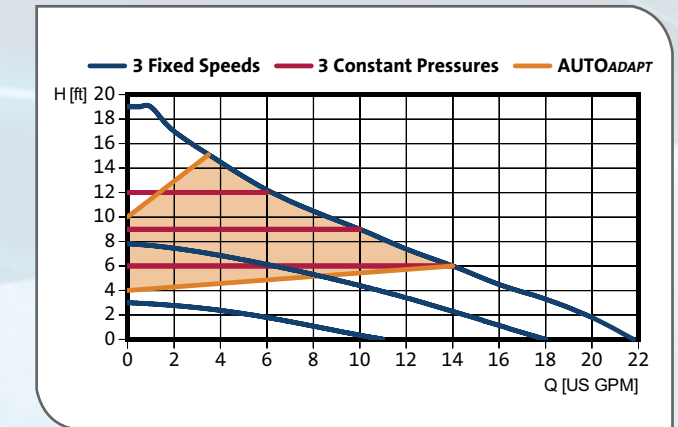

Performance Curve:

Product Offering:

Model	Description	Part Number
ALPHA 15-55F	Cast iron flange with terminal box	59896877
ALPHA 15-55FR	Cast iron rotated flange with terminal box	59896878
ALPHA 15-55SF	Stainless flange with terminal box	59896879
ALPHA 15-55F/LC	Cast iron flange with line cord	59896832
ALPHA 15-55FR/LC	Cast iron rotated flange with line cord	59896833
ALPHA 15-55SF/LC	Stainless flange with line cord	59896834
	Service Kit - Line cord	91130247
	Service Kit - Terminal box	91130312