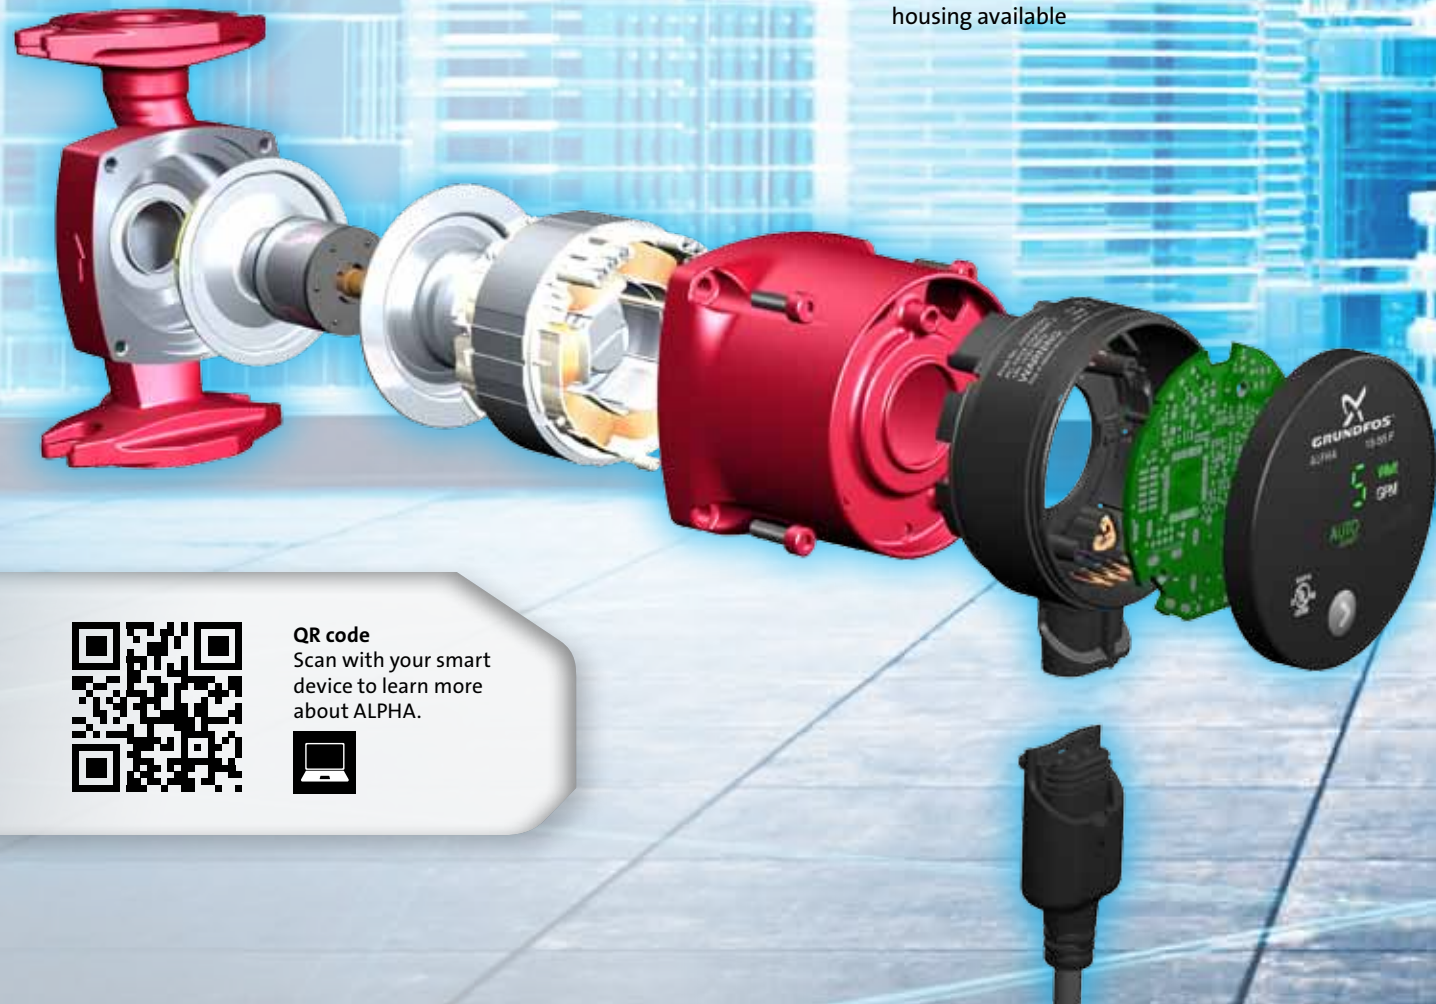

IT'S TIME TO DEMAND MORE

**Simple to install,
Simple to operate.
Simply the best.**

The Grundfos ALPHA will change the way you view circulators. With its permanent magnet motor design, this energy efficient circulator reduces power consumption by 50% or more. The unique patented AUTOADAPT™ feature controls pump performance automatically within defined performance range, ensuring lowest possible energy consumption without sacrificing comfort.

For installation, you also have the flexibility to use either our unique ALPHA Plug with line cord or the ALPHA with terminal box for conduit connection applications. The choice is yours.

THE UNIQUE FEATURES OF THE GRUNDFOS ALPHA™

Unique ALPHA Plug with line cord

Terminal box for conduit connection applications

Large display shows current energy consumption in Watts

Large display shows estimated flow in gallons per minute

A one button, easy-to-use interface

Nut capture

Compact design

Stainless steel and cast iron pump housing available

Integrated check-valve (optional)

QR code
Scan with your smart device to learn more about ALPHA.

Technical Data:

Flow Range:	0 to 21 GPM
Head Range:	0 to 19 Feet
Motor:	1X115V
Min. Fluid Temperature:	36°F (2°C)
Max. Fluid Temperature:	230°F (110°C)
Max. Working Pressure:	150 PSI
Watts:	5-45W
Amps:	0.65A