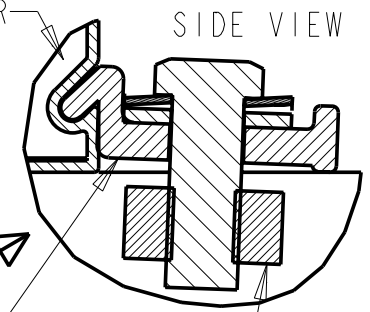

SunEarth EMPIRE SOLAR COLLECTOR

DETAIL A
SCALE 0.500

SECTION A-A
SCALE 0.500

Property of The Solaray Corporation.
Do not reproduce without permission.

SCALE:	 SunEarth Inc. Quality Solar Energy Products	8425 Almeria Ave. Fontana, CA 92335 www.sunearthinc.com		
MATERIAL		NAME	Empire-Strut on Foot -v.02 - Asphalt Shingle	
DRAWN BY BDW	PART NO	em-sf-01-as-3D	DATE	05-01-08
			REV	-