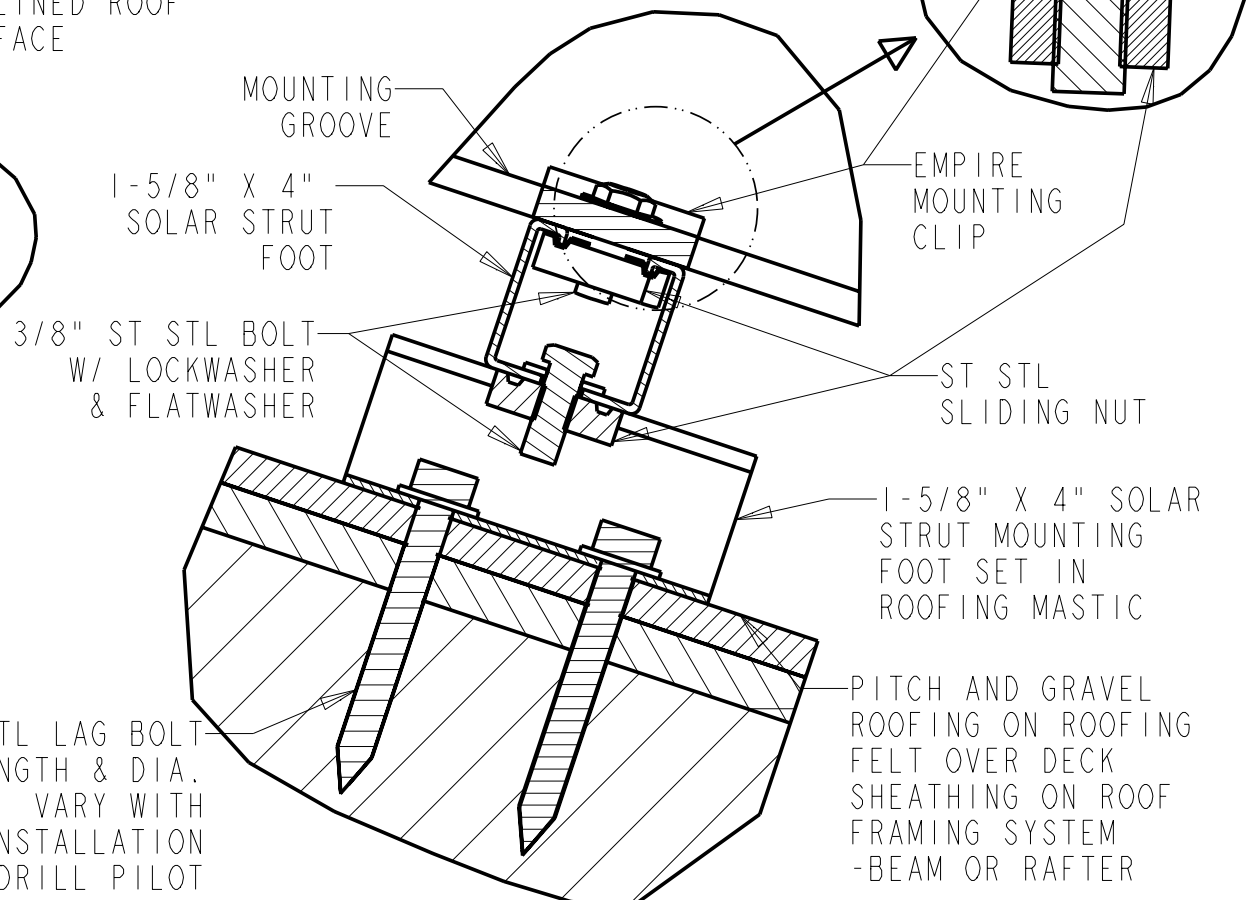

SunEarth EMPIRE SOLAR COLLECTOR

DETAIL A
SCALE 0.500

SECTION A-A
SCALE 0.500

Property of The Solaray Corporation.
Do not reproduce without permission.

SCALE:	 SunEarth Inc. Quality Solar Energy Products	8425 Almeria Ave. Fontana, CA 92335 www.sunearthinc.com		
MATERIAL		NAME	Empire-Strut on Foot -v.02 - Asphalt Shingle	
DRAWN BY BDW	PART NO	em-sf-01-as-3D	DATE	05-01-08
			REV	-