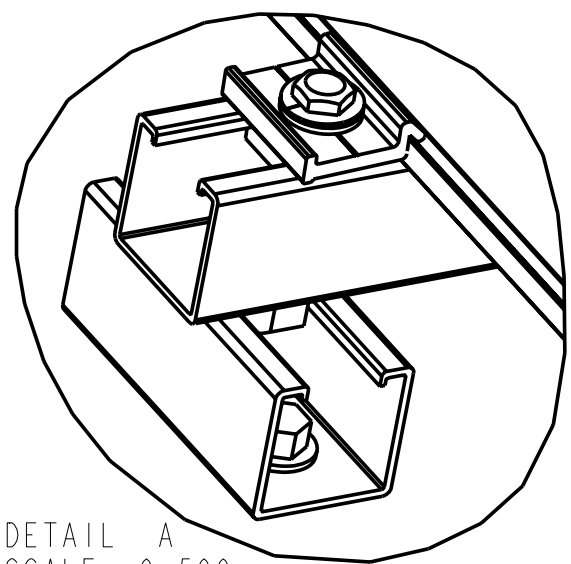

SunEarth EMPIRE SOLAR COLLECTOR

DETAIL A
SCALE 0.500

SECTION A-A
SCALE 0.500

Property of The Solaray Corporation.
Do not reproduce without permission.

SCALE:	 SunEarth Inc. Quality Solar Energy Products	8425 Almeria Ave. Fontana, CA 92335 www.sunearthinc.com		
MATERIAL		NAME	Empire-Strut on Foot -v.02 - Asphalt Shingle	
DRAWN BY BDW	PART NO	em-sf-01-as-3D	DATE	05-01-08
			REV	-